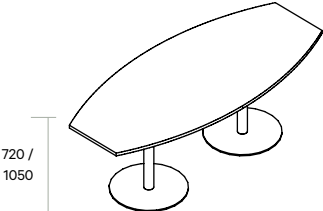

Coffee Tables

Square: 600-800L x 600-800W x 400H

Round: 500-600 Dia x 400H

Custom sizes available

Options

Table, Barleaner and Coffee table options

Available with square, rectangular, round, ellipse, boat and D-end shaped tops

Focus Leaner

VIDAK

Tables

Focus

Focus Table - Square / Round / Rectangular (Multi-base)

Focus Table - Square / Round / Rectangular (Multi-base)

Focus Coffee Table - Square / Round

VIDAK

Tables

Focus

Focus Table + Leaner - Ellipse Shape

Focus Table + Leaner - Boat Shape

Focus Table + Leaner - D-end

vidak.co.nz

Auckland

66 Lady Ruby Drive
East Tamaki, Auckland 2013
PO Box 58820 Botany
Auckland 2163
New Zealand