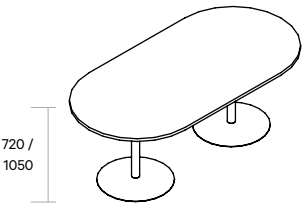

Tables

Square: 600-1200L x 600-1200W x 720H

Rectangular: 1200-2400L x 600-1200W x 720H

Round: 500-1600 Dia x 720H

Leaners

Square: 600-1000L x 600-1000W x 1050H

Rectangular: 1200-2400L x 600-1000W x 1050H

Round: 500-1600 Dia x 1050H

Coffee Tables

Square: 600-800L x 600-800W x 400H

Round: 500-600 Dia x 400H

Custom sizes available

Options

Table, Barleaner and Coffee table options

Available with square, rectangular, round, ellipse, boat and D-end shaped tops

Focus Leaner

VIDAK

Tables

Focus

Focus Table - Square / Round / Rectangular (Multi-base)

Focus Table - Square / Round / Rectangular (Multi-base)

Focus Coffee Table - Square / Round

VIDAK

Tables

Focus

Focus Table + Leaner - Ellipse Shape

Focus Table + Leaner - Boat Shape

Focus Table + Leaner - D-end

vidak.co.nz

Auckland

66 Lady Ruby Drive
East Tamaki, Auckland 2013
PO Box 58820 Botany
Auckland 2163
New Zealand