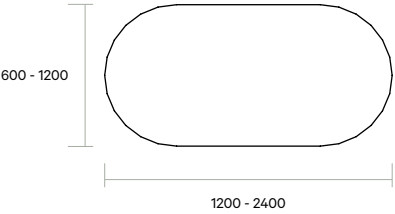

Tables

Square: 600-1200L x 600-1200W x 720H

Rectangular: 1200-2400L x 600-1200W x 720H

Round: 500-1600 Dia x 720H

Leaners

Square: 600-1000L x 600-1000W x 1050H

Rectangular: 1200-2400L x 600-1000W x 1050H

Round: 500-1600 Dia x 1050H

Coffee Tables

Square: 600-800L x 600-800W x 400H

Round: 500-600 Dia x 400H

Custom sizes available

Options

Table, Barleaner and Coffee table options

Available with square, rectangular, round, ellipse, boat and D-end shaped tops

Focus Leaner

VIDAK

Tables

Focus

Focus Table - Square / Round / Rectangular (Multi-base)

Focus Table - Square / Round / Rectangular (Multi-base)

Focus Coffee Table - Square / Round

VIDAK

Tables

Focus

Focus Table + Leaner - Ellipse Shape

Focus Table + Leaner - Boat Shape

Focus Table + Leaner - D-end

vidak.co.nz

Auckland

66 Lady Ruby Drive
East Tamaki, Auckland 2013
PO Box 58820 Botany
Auckland 2163
New Zealand