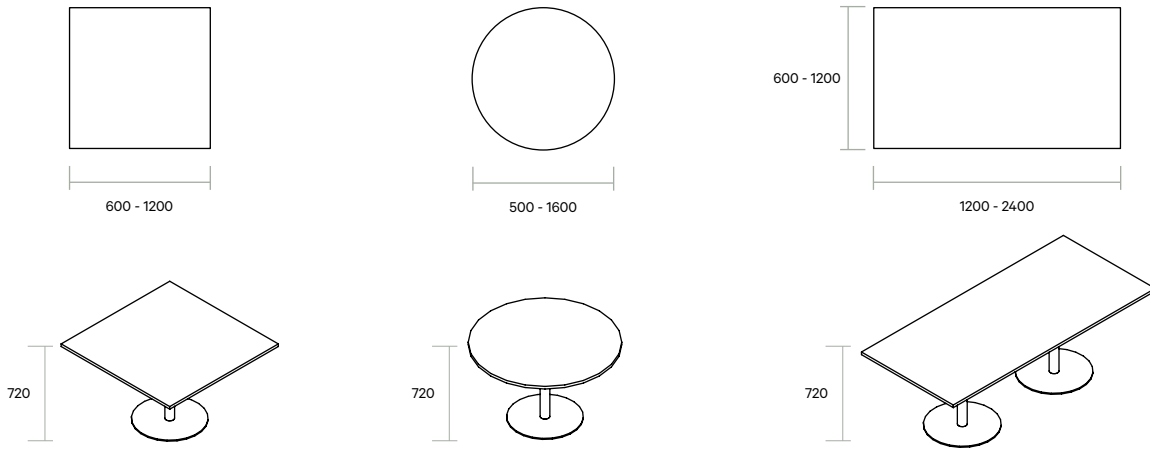

Tables

Square: 600-1200L x 600-1200W x 720H

Rectangular: 1200-2400L x 600-1200W x 720H

Round: 500-1600 Dia x 720H

Leaners

Square: 600-1000L x 600-1000W x 1050H

Rectangular: 1200-2400L x 600-1000W x 1050H

Round: 500-1600 Dia x 1050H

Coffee Tables

Square: 600-800L x 600-800W x 400H

Round: 500-600 Dia x 400H

Custom sizes available

Options

Table, Barleaner and Coffee table options

Available with square, rectangular, round, ellipse, boat and D-end shaped tops

Focus Leaner

VIDAK

Tables

Focus

Focus Table - Square / Round / Rectangular (Multi-base)

Focus Table - Square / Round / Rectangular (Multi-base)

Focus Coffee Table - Square / Round

VIDAK

Tables

Focus

Focus Table + Leaner - Ellipse Shape

Focus Table + Leaner - Boat Shape

Focus Table + Leaner - D-end

vidak.co.nz

Auckland

66 Lady Ruby Drive
East Tamaki, Auckland 2013
PO Box 58820 Botany
Auckland 2163
New Zealand