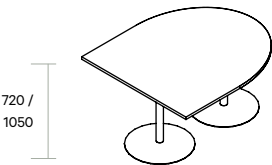

Coffee Tables

Square: 600-800L x 600-800W x 400H

Round: 500-600 Dia x 400H

Custom sizes available

Options

Table, Barleaner and Coffee table options

Available with square, rectangular, round, ellipse, boat and D-end shaped tops

Focus Leaner

VIDAK

Tables

Focus

Focus Table - Square / Round / Rectangular (Multi-base)

Focus Table - Square / Round / Rectangular (Multi-base)

Focus Coffee Table - Square / Round

VIDAK

Tables

Focus

Focus Table + Leaner - Ellipse Shape

Focus Table + Leaner - Boat Shape

Focus Table + Leaner - D-end

vidak.co.nz

Auckland

66 Lady Ruby Drive
East Tamaki, Auckland 2013
PO Box 58820 Botany
Auckland 2163
New Zealand