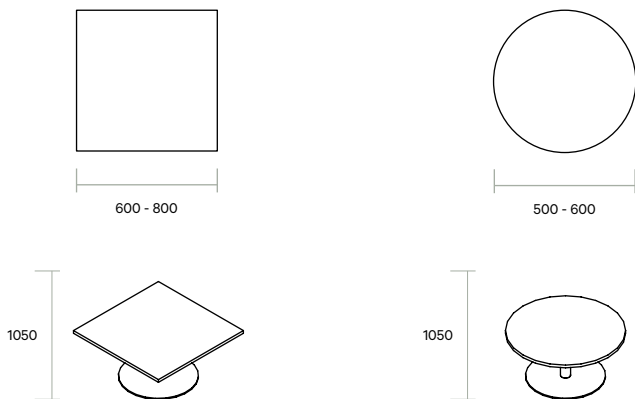

Tables

Square: 600-1200L x 600-1200W x 720H

Rectangular: 1200-2400L x 600-1200W x 720H

Round: 500-1600 Dia x 720H

Leaners

Square: 600-1000L x 600-1000W x 1050H

Rectangular: 1200-2400L x 600-1000W x 1050H

Round: 500-1600 Dia x 1050H

Coffee Tables

Square: 600-800L x 600-800W x 400H

Round: 500-600 Dia x 400H

Custom sizes available

Options

Table, Barleaner and Coffee table options

Available with square, rectangular, round, ellipse, boat and D-end shaped tops

Focus Leaner

VIDAK

Tables

Focus

Focus Table - Square / Round / Rectangular (Multi-base)

Focus Table - Square / Round / Rectangular (Multi-base)

Focus Coffee Table - Square / Round

VIDAK

Tables

Focus

Focus Table + Leaner - Ellipse Shape

Focus Table + Leaner - Boat Shape

Focus Table + Leaner - D-end

vidak.co.nz

Auckland

66 Lady Ruby Drive
East Tamaki, Auckland 2013
PO Box 58820 Botany
Auckland 2163
New Zealand