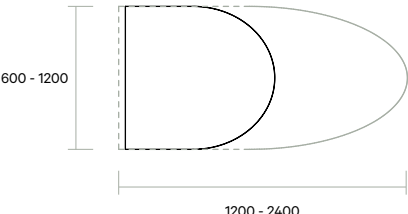

Coffee Tables

Square: 600-800L x 600-800W x 400H

Round: 500-600 Dia x 400H

Custom sizes available

Options

Table, Barleaner and Coffee table options

Available with square, rectangular, round, ellipse, boat and D-end shaped tops

Focus Leaner

VIDAK

Tables

Focus

Focus Table - Square / Round / Rectangular (Multi-base)

Focus Table - Square / Round / Rectangular (Multi-base)

Focus Coffee Table - Square / Round

VIDAK

Tables

Focus

Focus Table + Leaner - Ellipse Shape

Focus Table + Leaner - Boat Shape

Focus Table + Leaner - D-end

vidak.co.nz

Auckland

66 Lady Ruby Drive
East Tamaki, Auckland 2013
PO Box 58820 Botany
Auckland 2163
New Zealand