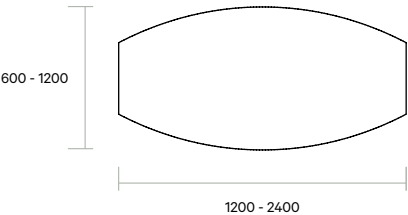

Tables

Square: 600-1200L x 600-1200W x 720H

Rectangular: 1200-2400L x 600-1200W x 720H

Round: 500-1600 Dia x 720H

Leaners

Square: 600-1000L x 600-1000W x 1050H

Rectangular: 1200-2400L x 600-1000W x 1050H

Round: 500-1600 Dia x 1050H

Coffee Tables

Square: 600-800L x 600-800W x 400H

Round: 500-600 Dia x 400H

Custom sizes available

Options

Table, Barleaner and Coffee table options

Available with square, rectangular, round, ellipse, boat and D-end shaped tops

Focus Leaner

VIDAK

Tables

Focus

Focus Table - Square / Round / Rectangular (Multi-base)

Focus Table - Square / Round / Rectangular (Multi-base)

Focus Coffee Table - Square / Round

VIDAK

Tables

Focus

Focus Table + Leaner - Ellipse Shape

Focus Table + Leaner - Boat Shape

Focus Table + Leaner - D-end

vidak.co.nz

Auckland

66 Lady Ruby Drive
East Tamaki, Auckland 2013
PO Box 58820 Botany
Auckland 2163
New Zealand