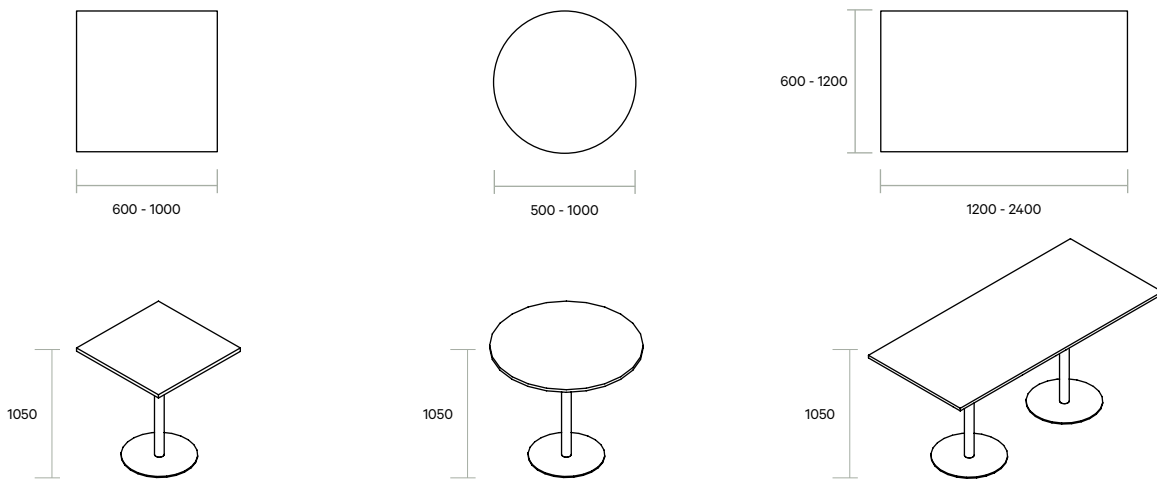

Tables

Square: 600-1200L x 600-1200W x 720H

Rectangular: 1200-2400L x 600-1200W x 720H

Round: 500-1600 Dia x 720H

Leaners

Square: 600-1000L x 600-1000W x 1050H

Rectangular: 1200-2400L x 600-1000W x 1050H

Round: 500-1600 Dia x 1050H

Coffee Tables

Square: 600-800L x 600-800W x 400H

Round: 500-600 Dia x 400H

Custom sizes available

Options

Table, Barleaner and Coffee table options

Available with square, rectangular, round, ellipse, boat and D-end shaped tops

Focus Leaner

VIDAK

Tables

Focus

Focus Table - Square / Round / Rectangular (Multi-base)

Focus Table - Square / Round / Rectangular (Multi-base)

Focus Coffee Table - Square / Round

VIDAK

Tables

Focus

Focus Table + Leaner - Ellipse Shape

Focus Table + Leaner - Boat Shape

Focus Table + Leaner - D-end

vidak.co.nz

Auckland

66 Lady Ruby Drive
East Tamaki, Auckland 2013
PO Box 58820 Botany
Auckland 2163
New Zealand