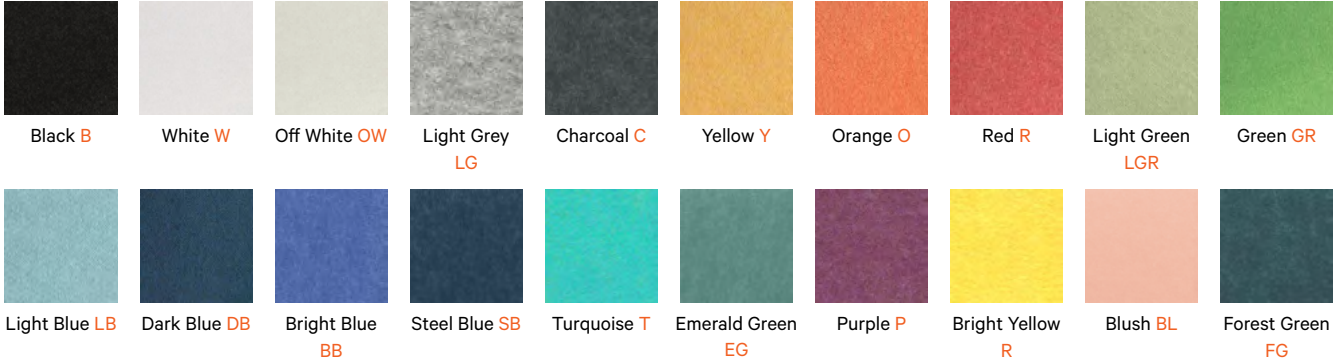

7 Internal Tray (Premium)

Accessories

Colours are subject to lead times and variations across batches.

Wedge ThoughtBoard

Colour Options

Acoustic Board Colour

Interior Colour

vidak.co.nz