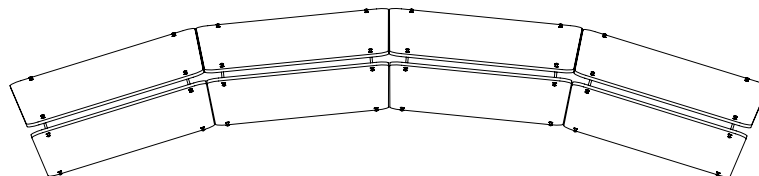

Specifications

Wedge ThoughtBoard Dimensions

Straight Room Divider

Curved Room Divider

Divider Arrangement Options

Accessories

Wedge ThoughtBoard

Accessories

Premium Internal Tray

1 Small Acoustic Board 1153W x 1200H

2 Large Acoustic Board 1153W x 1600H

3 Large Flip Chart Bracket

4 Pen Holder

5 Base Tray

6 External Shelf

7 Internal Tray (Standard)