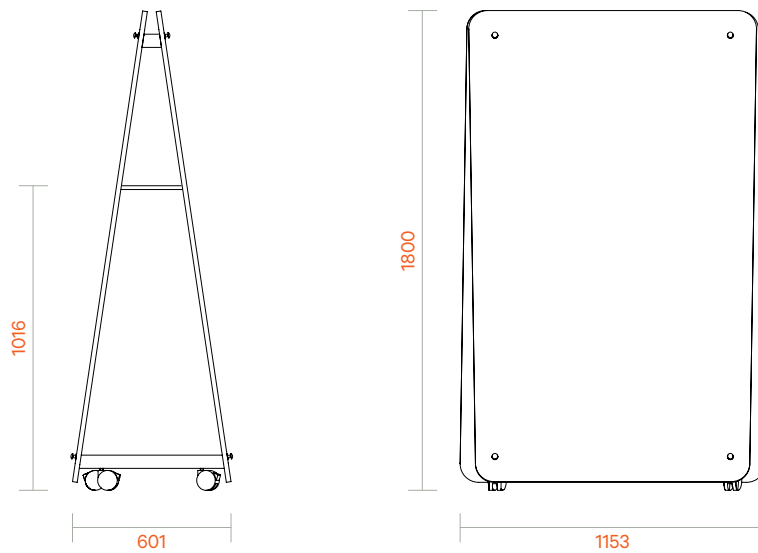

Dimensions

1153L x 600D x 1800H

Options

Magnetic or Non-Magnetic Board
Interior Colour: Oak Veneer, Black Veneer or White
Acoustic Pin Board in 20 Colour Options
Internal Shelf: Standard, Premium Timber or Premium Black finish
Optional Small or Large Acoustic Board
Can be connected as a Straight or Curved Room Divider

Accessories

Flip Chart Bracket
Pen Holder (for magnetic option only)
Base Tray
External Shelf (for magnetic option only)

Standards/Certifications

GECA Certified

Designed and manufactured by Luxxbox

Superior quality ceramic steel writing surface

Specifications

Wedge ThoughtBoard Dimensions

Straight Room Divider

Curved Room Divider

Divider Arrangement Options

Accessories

Wedge ThoughtBoard

Accessories

Premium Internal Tray

1 Small Acoustic Board 1153W x 1200H

2 Large Acoustic Board 1153W x 1600H

3 Large Flip Chart Bracket

4 Pen Holder

5 Base Tray

6 External Shelf

7 Internal Tray (Standard)