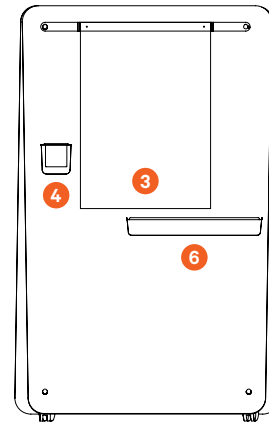

Specifications

Wedge ThoughtBoard Dimensions

Straight Room Divider

Curved Room Divider

Divider Arrangement Options

Accessories

Wedge ThoughtBoard

Accessories

Premium Internal Tray

1 Small Acoustic Board 1153W x 1200H

2 Large Acoustic Board 1153W x 1600H

3 Large Flip Chart Bracket

4 Pen Holder

5 Base Tray

6 External Shelf

7 Internal Tray (Standard)