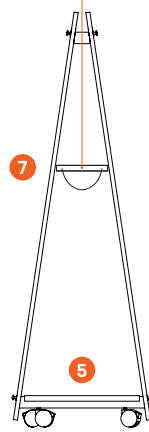

Specifications

Wedge ThoughtBoard Dimensions

Straight Room Divider

Curved Room Divider

Divider Arrangement Options

Accessories

Wedge ThoughtBoard

Accessories

Premium Internal Tray

1 Small Acoustic Board 1153W x 1200H

2 Large Acoustic Board 1153W x 1600H

3 Large Flip Chart Bracket

4 Pen Holder

5 Base Tray

6 External Shelf

7 Internal Tray (Standard)