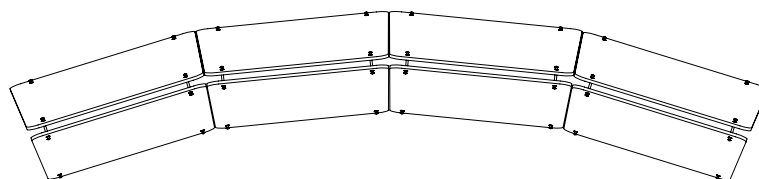

Straight Room Divider

Curved Room Divider

Divider Connection Options

Accessories

Wedge ThoughtBoard Acoustic

Accessories

1 Acoustic Board 980W x 1000H

2 Flip Chart Bracket