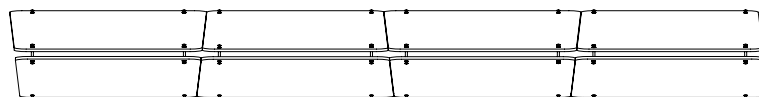

Curved Room Divider