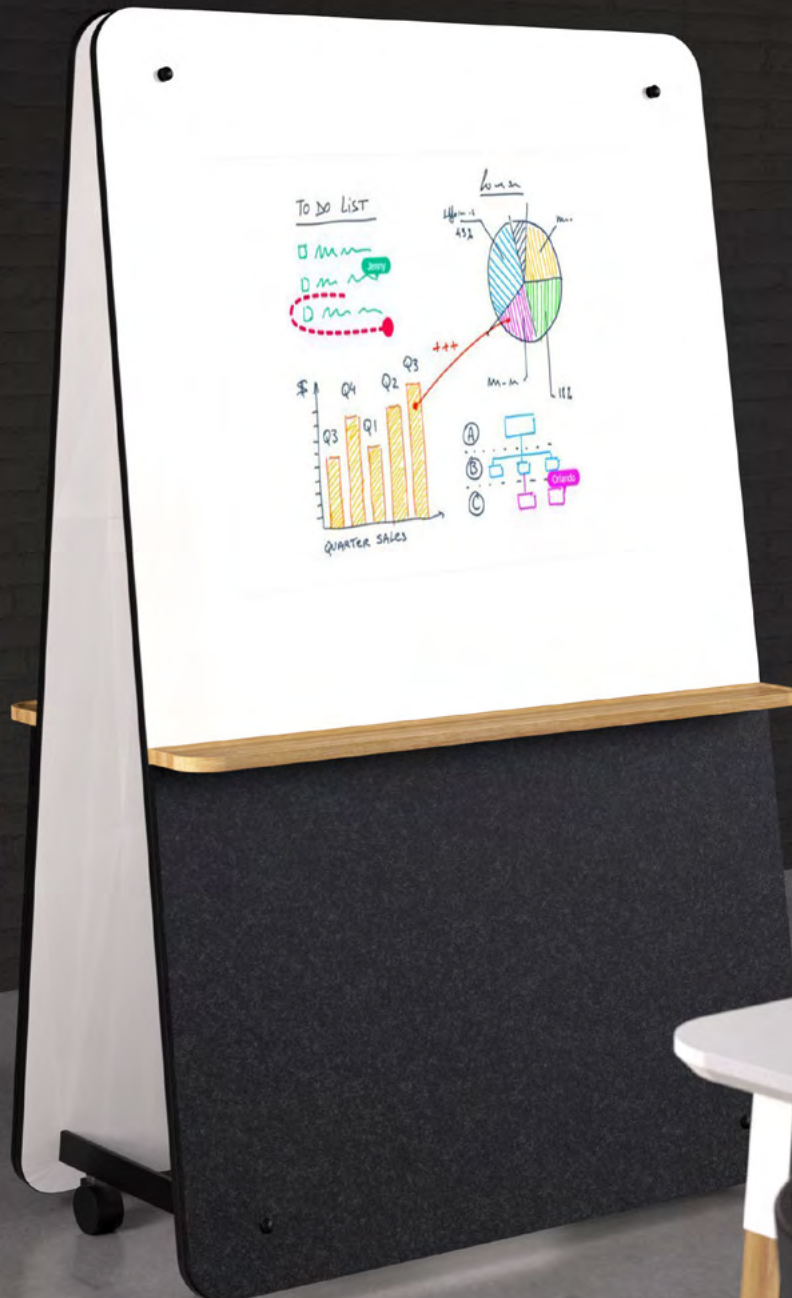

Accessories

Wedge ThoughtBoard Acoustic

luxx
box

Wedge ThoughtBoard Acoustic is part of Luxxbox's Agile Board range. ThoughtBoard Acoustic can help foster creativity and innovation by encouraging movement and visual thinking with tactile surfaces including whiteboards and acoustic pin boards. The magnetic surface hosts a suite of collaboration accessories and the sound-absorbing panels are close to the ground to dampen noise in high-traffic areas.

Accessories

Wedge ThoughtBoard Acoustic

FEATURES

The Wedge ThoughtBoard Acoustic can help foster creativity and innovation by encouraging movement and visual thinking with tactile surfaces including whiteboards and acoustic pin boards.

Dimensions

1153L x 600D x 1800H

Options

Magnetic or Non-Magnetic Board

Interior Colour: Oak Veneer, Black Veneer or White

Acoustic Pin Board in 2 Sizes and 20 Colour Options

Internal Shelf: Standard, Premium Timber or

Premium Black finish

Optional Small or Large Acoustic Board

Can be connected as a Straight or Curved Room

Divider

Accessories

Flip Chart Bracket

Pen Holder (for magnetic option only)

Base Tray