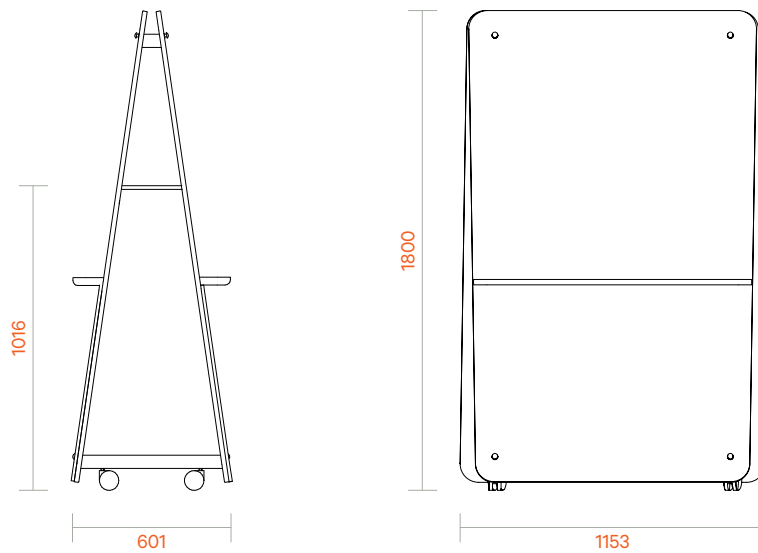

Accessories

Wedge ThoughtBoard Acoustic

Specifications

Wedge ThoughtBoard Acoustic Dimensions

Straight Room Divider