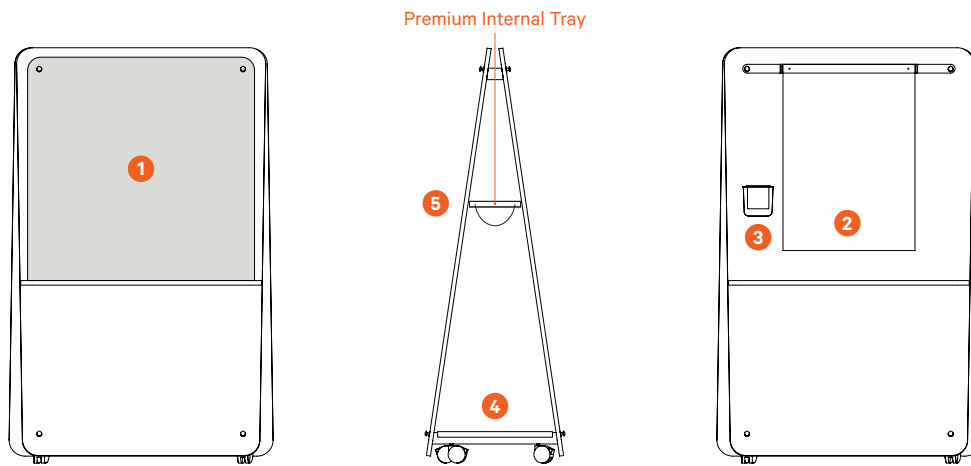

Straight Room Divider

Curved Room Divider

Divider Connection Options

Accessories

Wedge ThoughtBoard Acoustic

Accessories

1 Acoustic Board 980W x 1000H

2 Flip Chart Bracket

3 Pen Holder

4 Base Tray

5 Internal Tray (Standard)

5 Internal Tray (Premium)

Accessories

Colours are subject to lead times and variations across batches.

Wedge ThoughtBoard

Colour Options