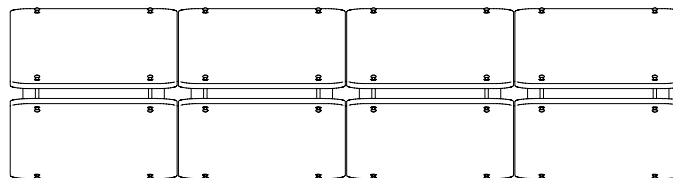

Dimensions

590L x 600D x 1814H

Options

Magnetic or Non-Magnetic Board
Interior Colour: Oak Veneer, Black Veneer or White
Acoustic Pin Board in 2 Sizes and 20 Colour Options
Internal Shelf: Standard, Premium Timber or Premium Black finish
Optional Small or Large Acoustic Board
Can be connected as a Straight Room Divider

Accessories

Flip Chart Bracket
Pen Holder (for magnetic option only)
Base Tray
External Shelf (for magnetic option only)

Standards/Certifications

GECA Certified

Designed and manufactured by Luxxbox

Superior quality ceramic steel writing surface

Specifications

Wedge ThoughtBoard Slim Dimensions

Straight Room Divider

Divider Connection

Accessories

Wedge ThoughtBoard Slim

Accessories

Premium Internal Tray

1 Small Acoustic Board 1153W x 1200H

2 Large Acoustic Board 1153W x 1600H

3 Large Flip Chart Bracket

4 Pen Holder

5 Base Tray

6 External Shelf

7 Internal Tray (Standard)

7 Internal Tray (Premium)