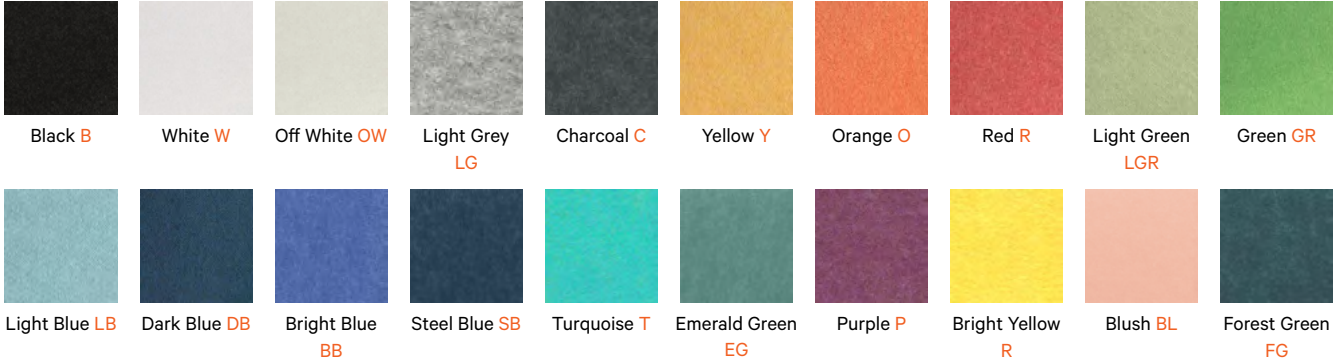

Accessories

Colours are subject to lead times and variations across batches.

Wedge ThoughtBoard

Colour Options

Acoustic Board Colour

Interior Colour

vidak.co.nz

Auckland