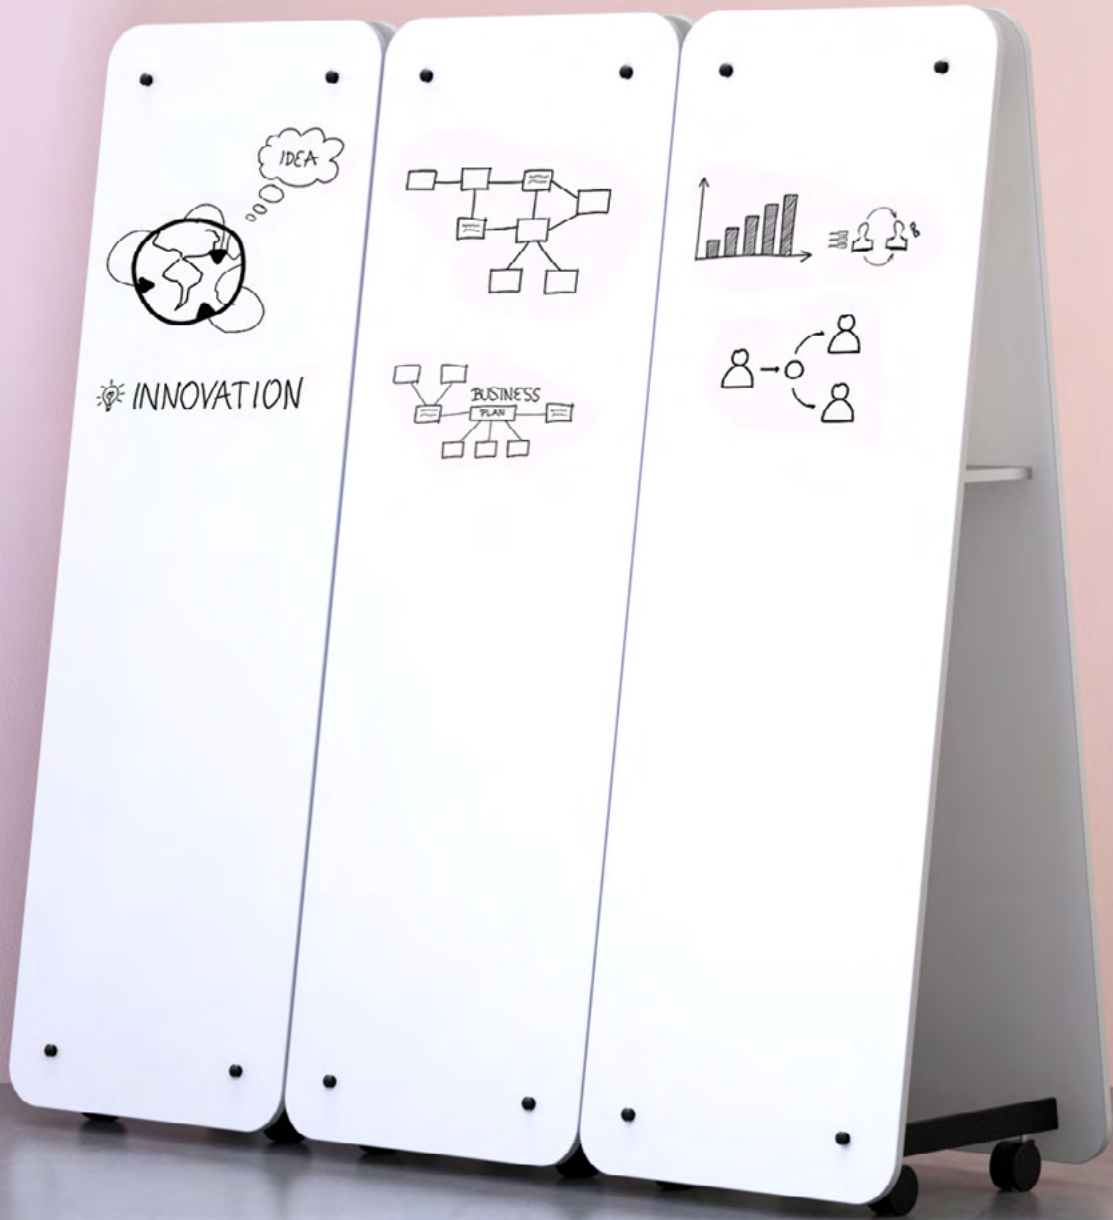

Accessories

Wedge ThoughtBoard
Slim

Wedge ThoughtBoard Slim is part of Luxxbox's Agile Board range.

ThoughtBoard Slim can help foster creativity and innovation by encouraging movement and visual thinking with tactile surfaces including whiteboards and acoustic pin boards. Castors mean the boards are easily manoeuvred and can be connected to provide a straight or curved screen for visual and acoustic privacy.

Accessories

Wedge ThoughtBoard Slim

FEATURES

The Wedge ThoughtBoard Slim can help foster creativity and innovation by encouraging movement and visual thinking with tactile surfaces including whiteboards and acoustic pin boards.

Dimensions

590L x 600D x 1814H

Options

Magnetic or Non-Magnetic Board
Interior Colour: Oak Veneer, Black Veneer or White
Acoustic Pin Board in 2 Sizes and 20 Colour Options
Internal Shelf: Standard, Premium Timber or Premium Black finish
Optional Small or Large Acoustic Board
Can be connected as a Straight Room Divider

Accessories

Flip Chart Bracket
Pen Holder (for magnetic option only)
Base Tray
External Shelf (for magnetic option only)

Standards/Certifications

GECA Certified

Designed and manufactured by Luxxbox

Superior quality ceramic steel writing surface