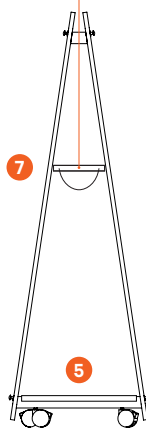

Specifications

Wedge ThoughtBoard Slim Dimensions

Straight Room Divider

Divider Connection

Accessories

Wedge ThoughtBoard Slim

Accessories

Premium Internal Tray

1 Small Acoustic Board 1153W x 1200H

2 Large Acoustic Board 1153W x 1600H

3 Large Flip Chart Bracket

4 Pen Holder

5 Base Tray

6 External Shelf

7 Internal Tray (Standard)

7 Internal Tray (Premium)