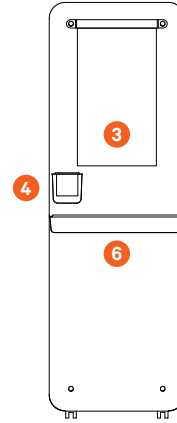

Dimensions

590L x 600D x 1814H

Options

Magnetic or Non-Magnetic Board
Interior Colour: Oak Veneer, Black Veneer or White
Acoustic Pin Board in 2 Sizes and 20 Colour Options
Internal Shelf: Standard, Premium Timber or Premium Black finish
Optional Small or Large Acoustic Board
Can be connected as a Straight Room Divider

Specifications

Wedge ThoughtBoard Slim Dimensions

Straight Room Divider

Divider Connection

Accessories

Wedge ThoughtBoard Slim

Accessories

Premium Internal Tray

1 Small Acoustic Board 1153W x 1200H

2 Large Acoustic Board 1153W x 1600H

3 Large Flip Chart Bracket

4 Pen Holder

5 Base Tray

6 External Shelf

7 Internal Tray (Standard)

7 Internal Tray (Premium)