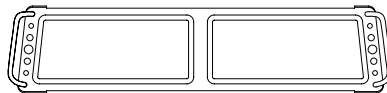

Specifications

Wedge ThoughtBoard Slim Dimensions

Straight Room Divider

Divider Connection

Accessories

Wedge ThoughtBoard Slim

Accessories

Premium Internal Tray

1 Small Acoustic Board 1153W x 1200H

2 Large Acoustic Board 1153W x 1600H

3 Large Flip Chart Bracket

4 Pen Holder

5 Base Tray

6 External Shelf

7 Internal Tray (Standard)

7 Internal Tray (Premium)