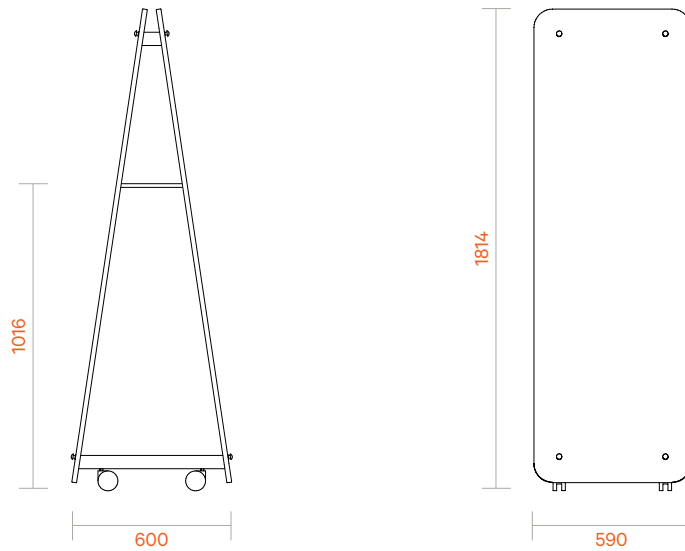

Dimensions

590L x 600D x 1814H

Options

Magnetic or Non-Magnetic Board
Interior Colour: Oak Veneer, Black Veneer or White
Acoustic Pin Board in 2 Sizes and 20 Colour Options
Internal Shelf: Standard, Premium Timber or Premium Black finish
Optional Small or Large Acoustic Board
Can be connected as a Straight Room Divider

Accessories

Flip Chart Bracket
Pen Holder (for magnetic option only)
Base Tray
External Shelf (for magnetic option only)

Standards/Certifications

GECA Certified

Designed and manufactured by Luxxbox

Superior quality ceramic steel writing surface

Specifications

Wedge ThoughtBoard Slim Dimensions

Straight Room Divider

Divider Connection

Accessories

Wedge ThoughtBoard Slim

Accessories

Premium Internal Tray

1 Small Acoustic Board 1153W x 1200H

2 Large Acoustic Board 1153W x 1600H

3 Large Flip Chart Bracket

4 Pen Holder

5 Base Tray

6 External Shelf

7 Internal Tray (Standard)

7 Internal Tray (Premium)