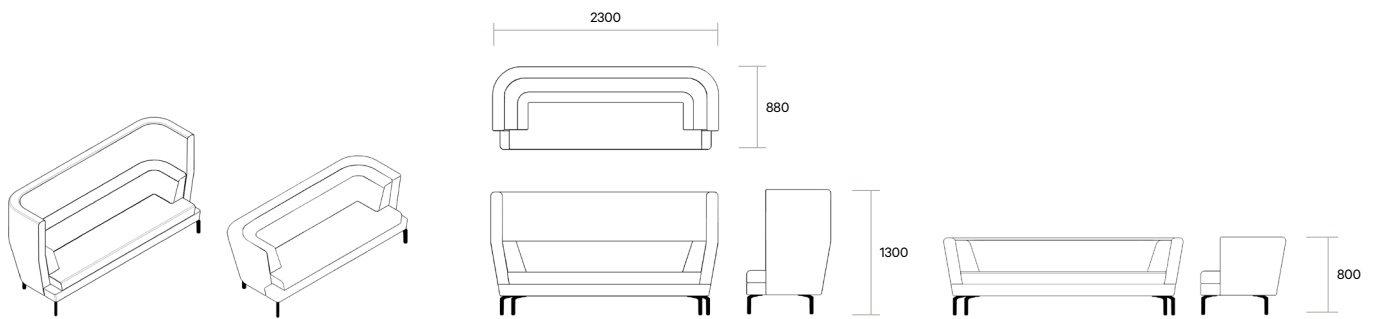

Available in chair, 2 seater, 3 seater, and in 2, 4 and 6 person booths

Back height: 800H or 1300H

Seat height: 440H

Available in your choice of upholstery including fabric, vinyl or leather

Top stitch detail

12-14 week lead time

Entente high back chair

Entente high back sofa

Entente low back sofa

Entente chair

Entente 2 seater

Entente 3 seater

Entente 2, 4 + 6 person booths