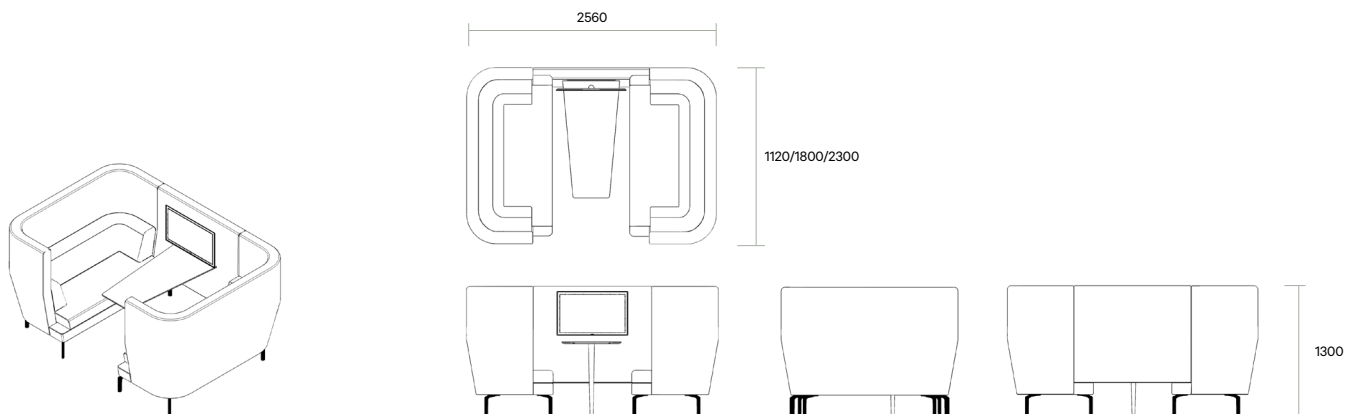

Available in chair, 2 seater, 3 seater, and in 2, 4 and 6 person booths

Back height: 800H or 1300H

Seat height: 440H

Available in your choice of upholstery including fabric, vinyl or leather

Top stitch detail

12-14 week lead time

Entente high back chair

Entente high back sofa

Entente low back sofa

Entente chair

Entente 2 seater

Entente 3 seater

Entente 2, 4 + 6 person booths