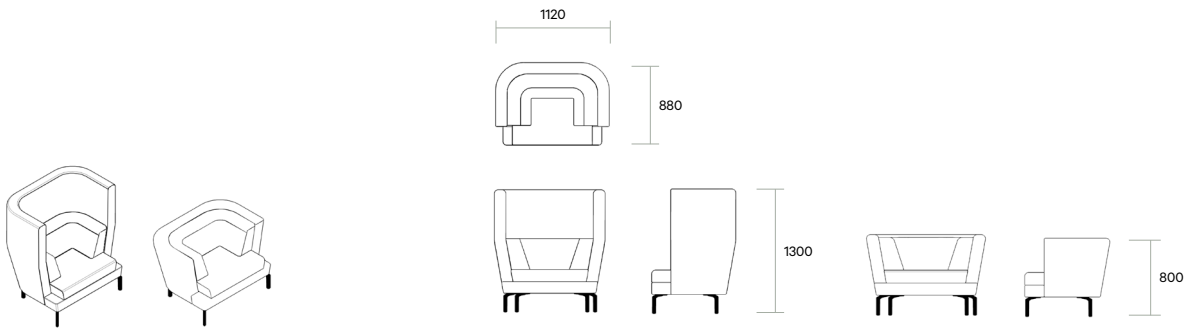

Available in chair, 2 seater, 3 seater, and in 2, 4 and 6 person booths

Back height: 800H or 1300H

Seat height: 440H

Available in your choice of upholstery including fabric, vinyl or leather

Top stitch detail

12-14 week lead time

Entente high back chair

Entente high back sofa

Entente low back sofa

Entente chair

Entente 2 seater

Entente 3 seater

Entente 2, 4 + 6 person booths