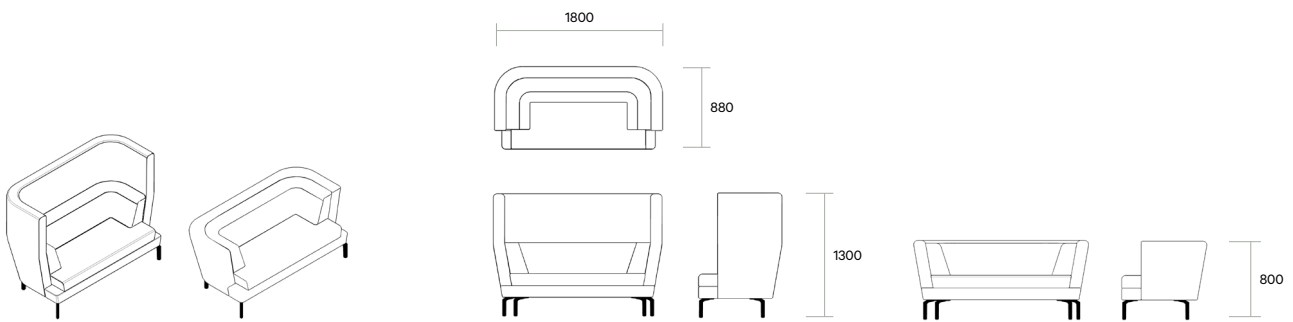

Available in chair, 2 seater, 3 seater, and in 2, 4 and 6 person booths

Back height: 800H or 1300H

Seat height: 440H

Available in your choice of upholstery including fabric, vinyl or leather

Top stitch detail

12-14 week lead time

Entente high back chair

Entente high back sofa

Entente low back sofa

Entente chair

Entente 2 seater

Entente 3 seater

Entente 2, 4 + 6 person booths